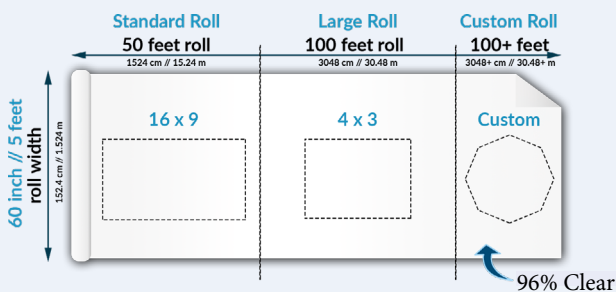

INTRIGUE REAR PROJECTION

Intrigue Rear-Projection Film is a clear, holographic projection film that is $\pm 96\%$ colorless or transparent.

When combined with a standard projector, Intrigue produces a holographic, 3D, or floating image effect on any glass or acrylic surface. It maintains wide viewing angles and impressively bright images while contributing a “next generation” look and feel to any content.

COMMON APPLICATIONS

ROLL SIZE

SPECIFICATIONS

Screen Color	+/- 96% Clear
Transmission of Light	92%
Haze	33.5%
Maximum Size (seamless)	122" (16:9) 60" x 107"
Intrigue Rear projection film (Full Roll)	5 ft x 10-100ft