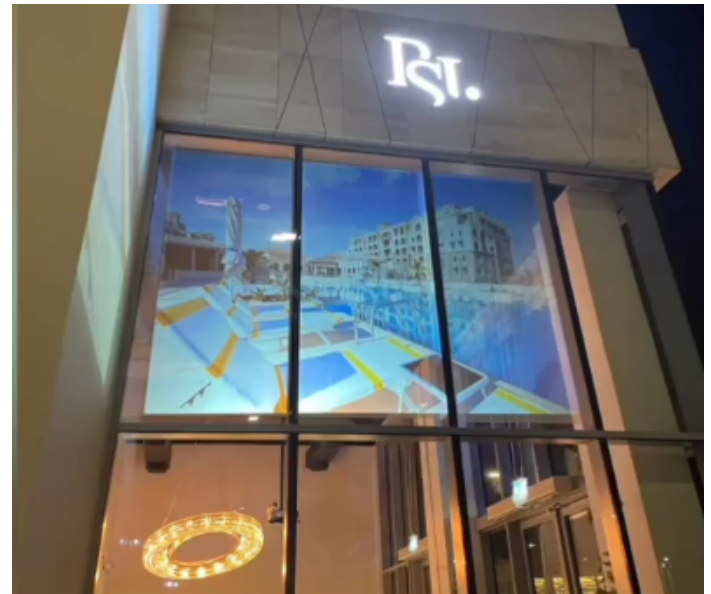

INTRIGUE REAR PROJECTION

Intrigue Rear-Projection Film is a clear, holographic projection film that is $\pm 96\%$ colorless or transparent.

When combined with a standard projector, Intrigue produces a holographic, 3D, or floating image effect on any glass or acrylic surface. It maintains wide viewing angles and impressively bright images while contributing a “next generation” look and feel to any content.

COMMON APPLICATIONS

ROLL SIZE

SPECIFICATIONS

Screen Color	+/- 96% Clear
Transmission of Light	92%
Haze	33.5%
Maximum Size (seamless)	122" (16:9) 60" x 107"
Intrigue Rear projection film (Full Roll)	5 ft x 10-100ft